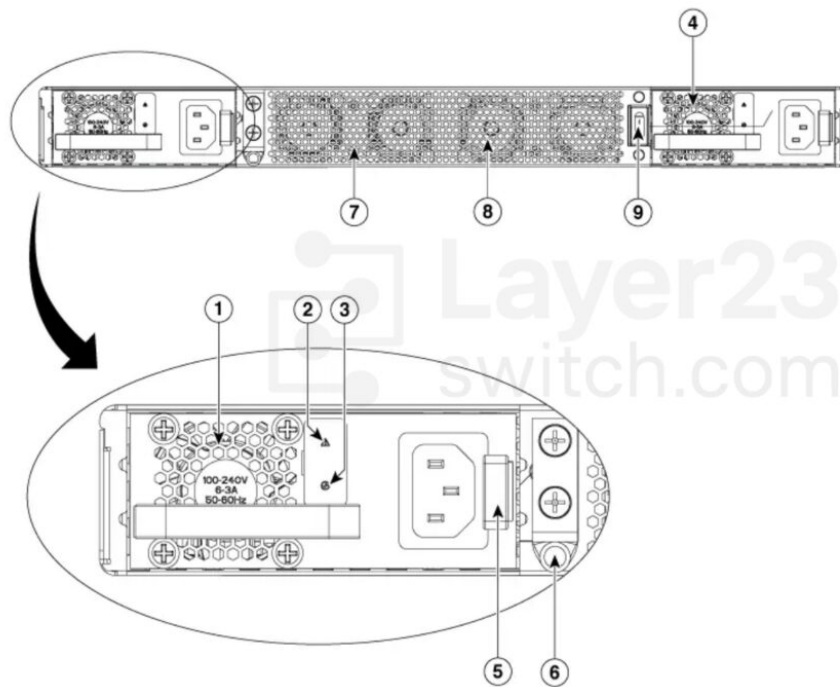

C8500L-8S4X Front View

1	RJ45 Console Port	2	Status Indicator LEDs
3	USB Type C Slot	4	USB Type A Slot
5	Micro-USB Console	6	Management Ethernet Port GigabitEthernet0
7	M.2 USB/NVMe Card Slot	8	Device Label Tray
9	SFP Ports GigabitEthernet 0/0/0-0/0/7	10	SFP+ Ports TenGigabitEthernet 0/1/0-0/1/3
11	RFID (Provisionable)	12	Backlit Logo

C8500L-8S4X Rear View

1	Power Supply 1 (PSU1)	2	ALARM Fail LED
3	Status LED	4	Power Supply 0 (PSU0)
5	PSU Latch	6	Ground Lug
7	Fan Tray Vent	8	Internal Fans

9	Power Switch		
---	--------------	--	--

Specification