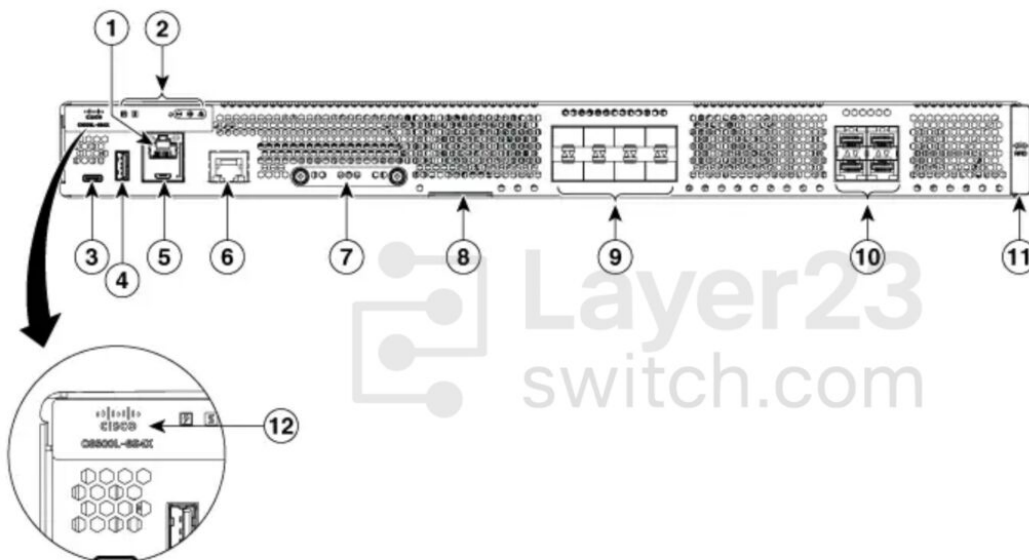

C8500L-8S4X Front View

1	RJ45 Console Port	2	Status Indicator LEDs
3	USB Type C Slot	4	USB Type A Slot
5	Micro-USB Console	6	Management Ethernet Port GigabitEthernet0
7	M.2 USB/NVMe Card Slot	8	Device Label Tray
9	SFP Ports GigabitEthernet 0/0/0-0/0/7	10	SFP+ Ports TenGigabitEthernet 0/1/0-0/1/3
11	RFID (Provisionable)	12	Backlit Logo

C8500L-8S4X Rear View

1	Power Supply 1 (PSU1)	2	ALARM Fail LED
3	Status LED	4	Power Supply 0 (PSU0)
5	PSU Latch	6	Ground Lug
7	Fan Tray Vent	8	Internal Fans