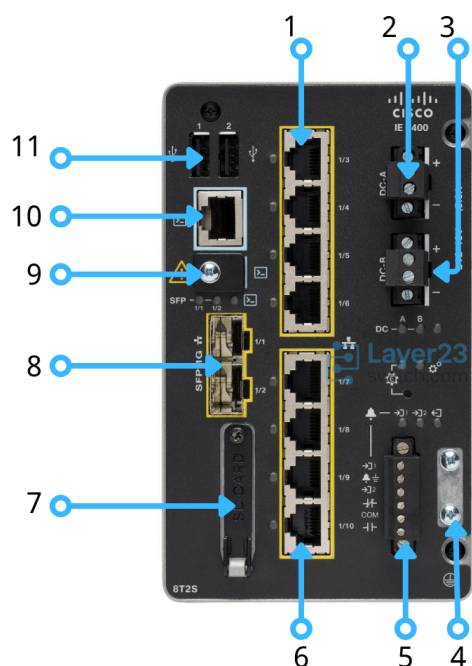

Need Price or Availability?

View product details, check stock, or request a fast quotation from Layer23-Switch.

[View Product Page & Request a Quote](#)

IE-3300-8U2X-E Datasheet

The Cisco IE-3300-8U2X-E datasheet provides verified specifications, key features, and application scenarios. This document helps engineers and IT buyers quickly evaluate the IE-3300-8U2X-E and integrate it into enterprise or service provider networks with confidence.

[Read More](#) | [Quote](#)

Key Features

IE-3300-8U2X-E Front Panel Overview

The illustrations in this section provide an overview of the variety of components available on the various switch models in this product family. Not all models are illustrated.

1	10/100/1000 Copper Ethernet ports (downlink ports)	7	Flash memory card slot
2	Power connector DC-B	8	SFP module slots (uplink ports)
3	Power connector DC-A	9	USB mini-Type B (console) port
4	Protective ground connection	10	RJ-45 console port
5	Alarm connector	11	USB mini-Type A port
6	10/100/1000 Copper Ethernet ports (downlink ports)		