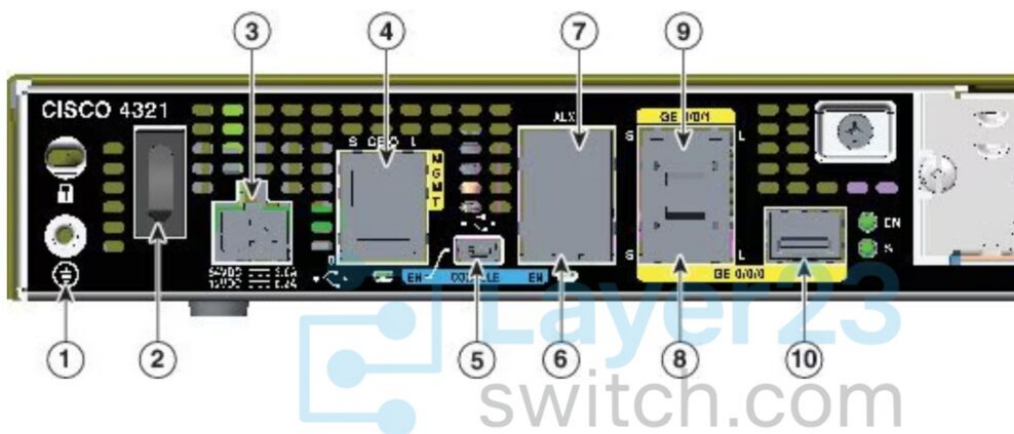

Secure WAN Edge with VPN Integration

Hardware-assisted encryption, IPsec VPN, and SD-WAN readiness make the ISR4321 suitable for secure branch connectivity to headquarters or cloud platforms.

Converged Services with PoE Capability

When combined with PoE-capable EtherSwitch NIMs, the router powers IP phones, access points, or cameras, reducing the need for additional PoE switches at small sites.

Compact and Energy-Efficient Design

The 1RU form factor and low power consumption provide space and energy savings, making ISR4321 ideal for space-constrained environments such as retail stores and small branch racks.

Front View

1	Grounding	2	Power switch
3	Power input connector	4	GE "MGMT" port (with USB port below)
5	USB Type B mini port	6	Console port
7	Auxiliary port	8	GE 0/0/0 (copper cable) port
9	GE 0/0/1 RJ-45 (copper cable) port	10	GE 0/0/0 SFP (fiber-optic) port

Rear View

1	NIM slots
---	-----------

Specification

Parameter	Specification	Parameter	Specification
Model	ISR4321 (Cisco 4000 Series ISR)	Form Factor	1RU rack-mount
GE Ports	2 × 10/100/1000 (RJ-45/SFP combo)	NIM Slots	2 (single or one double-wide)
SM-X Slot	None	Voice DSP	Via Voice NIM with onboard PVDM4
DRAM Default/Max	4 GB / 8 GB	Flash Default/Max	4 GB / 8 GB
Aggregate Throughput	50-100 Mbps (licensed)	Encryption	Hardware-assisted VPN
USB Ports	USB 2.0 Type-A, mini-USB console	Console / AUX	RJ-45 console, RJ-45 auxiliary
Operating System	Cisco IOS XE	Power Supply	AC default, optional DC PSU
PoE Capability	Up to 125 W via EtherSwitch NIM with PoE PSU	Cooling	Integrated fans
Operating Temp	0-40 °C	Humidity	10%-90% non-condensing
Dimensions (H×W×D)	1.75 × 17.25 × 12-13 in	Weight	~4.8 kg