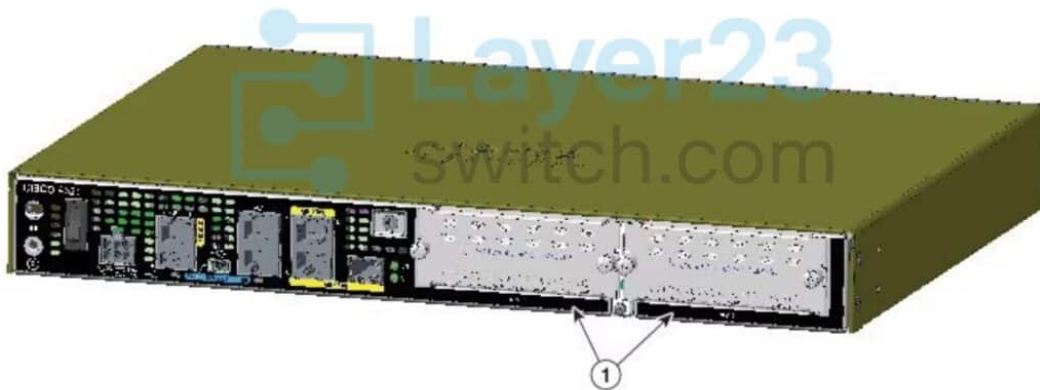

When combined with PoE-capable EtherSwitch NIMs, the router powers IP phones, access points, or cameras, reducing the need for additional PoE switches at small sites.

Compact and Energy-Efficient Design

The 1RU form factor and low power consumption provide space and energy savings, making ISR4321 ideal for space-constrained environments such as retail stores and small branch racks.

Front View

1	Grounding	2	Power switch
3	Power input connector	4	GE "MGMT" port (with USB port below)
5	USB Type B mini port	6	Console port
7	Auxiliary port	8	GE 0/0/0 (copper cable) port
9	GE 0/0/1 RJ-45 (copper cable) port	10	GE 0/0/0 SFP (fiber-optic) port

Rear View

1	NIM slots
---	-----------

Specification

Parameter	Specification	Parameter	Specification
Model	ISR4321 (Cisco 4000 Series ISR)	Form Factor	1RU rack-mount
GE Ports	2 × 10/100/1000 (RJ-45/SFP combo)	NIM Slots	2 (single or one double-wide)
SM-X Slot	None	Voice DSP	Via Voice NIM with onboard PVDM4
DRAM Default/Max	4 GB / 8 GB	Flash Default/Max	4 GB / 8 GB
Aggregate Throughput	50-100 Mbps (licensed)	Encryption	Hardware-assisted VPN
USB Ports	USB 2.0 Type-A, mini-USB console	Console / AUX	RJ-45 console, RJ-45 auxiliary
Operating System	Cisco IOS XE	Power Supply	AC default, optional DC PSU
PoE Capability	Up to 125 W via EtherSwitch NIM with PoE PSU	Cooling	Integrated fans
Operating Temp	0-40 °C	Humidity	10%-90% non-condensing
Dimensions (H×W×D)	1.75 × 17.25 × 12-13 in	Weight	~4.8 kg